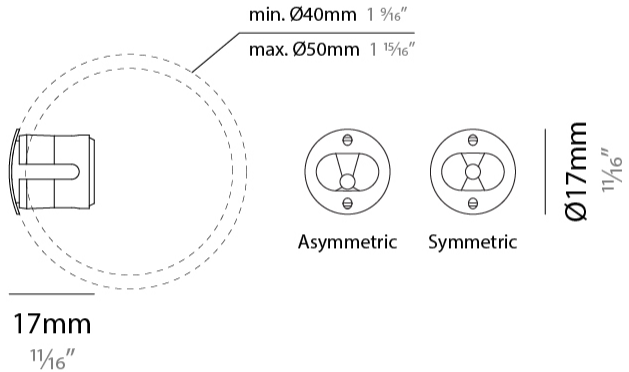

GENERAL

Series: Eyes Handrail
Subseries: Eyes 17 for Handrail
Brand: Unonovesette
Division: Exterior
Mounting Type: Recessed
Mounting Location: Handrail
Subcategory: Marker

PHYSICAL

Shape: Round
Diameter (mm): 17
Diameter (in): 11/16
Depth (mm): 17
Depth (in): 11/16
Light Distribution: Direct
Weight (kg): 0.13
Installation Requirement: Fixing springs
Diffuser: Extra clear glass 4mm
Fixture Finish: PSS
Fixture Material: Stainless Steel AISI 316L
Cable Details: 200 cm 2x0,5 mm²
Cut-out Measurements: 15mm / 9/16"

ELECTRICAL

Lamp Type: LED
Input Wattage (W): 2.33
Total Output Wattage (W): 1.05
Dimming: Non-Dimming / Phase Dimming (120Vac only) / 0-10V Dimming
Driver Included: No
Driver Location: Remote
Driver Type: Constant Current - Universal
Driver Class: Class 2
Housing: ENCP4
Input Voltage (V): 120 - 277
Output Voltage (V): 24
Constant Current (MA): 350

LED

Number of LEDs: 1
Color Temperature (°K): 2700 / 3000
Max. Delivered Lumen (lm): 124 (3000K)
Nominal Lumen (lm): 150 (3000K)
CRI: >90 CRI
Lamp Life (hrs): 50000

OPTICAL

Reflector: Assymetric / Symetric

RATINGS AND CERTIFICATIONS

Certified By: Certified for North American Standards
IP rating: IP67
Marine Grade: Stainless Steel AISI 316L